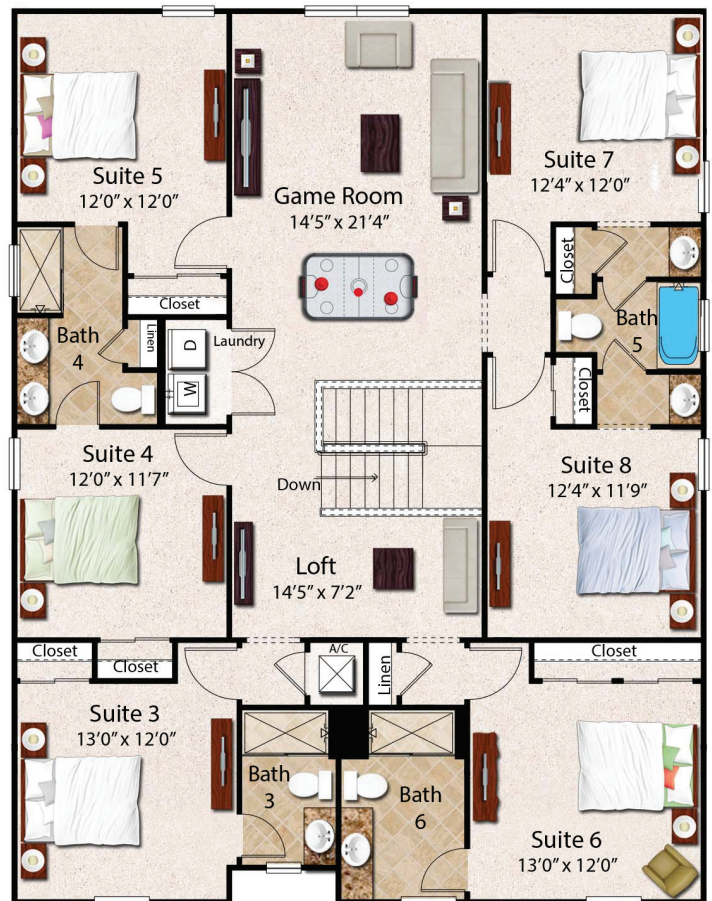

STYLE A

Optional: Barrel Tile Roof

STYLE B

STYLE C

LANCASTER III RESIDENCE

3612 Total Living Sq. Ft.
8 Bedrooms
6 Bathrooms
1 Half Bathroom

ENCORE RESORT
AT REUNION™

LANCASTER III FLOORPLAN

3612 Total Living Sq. Ft.

8 Bedrooms

6 Bathrooms

1 Half Bathroom

1ST FLOOR

2ND FLOOR

REQUIRES 50 FT. HOMESITE